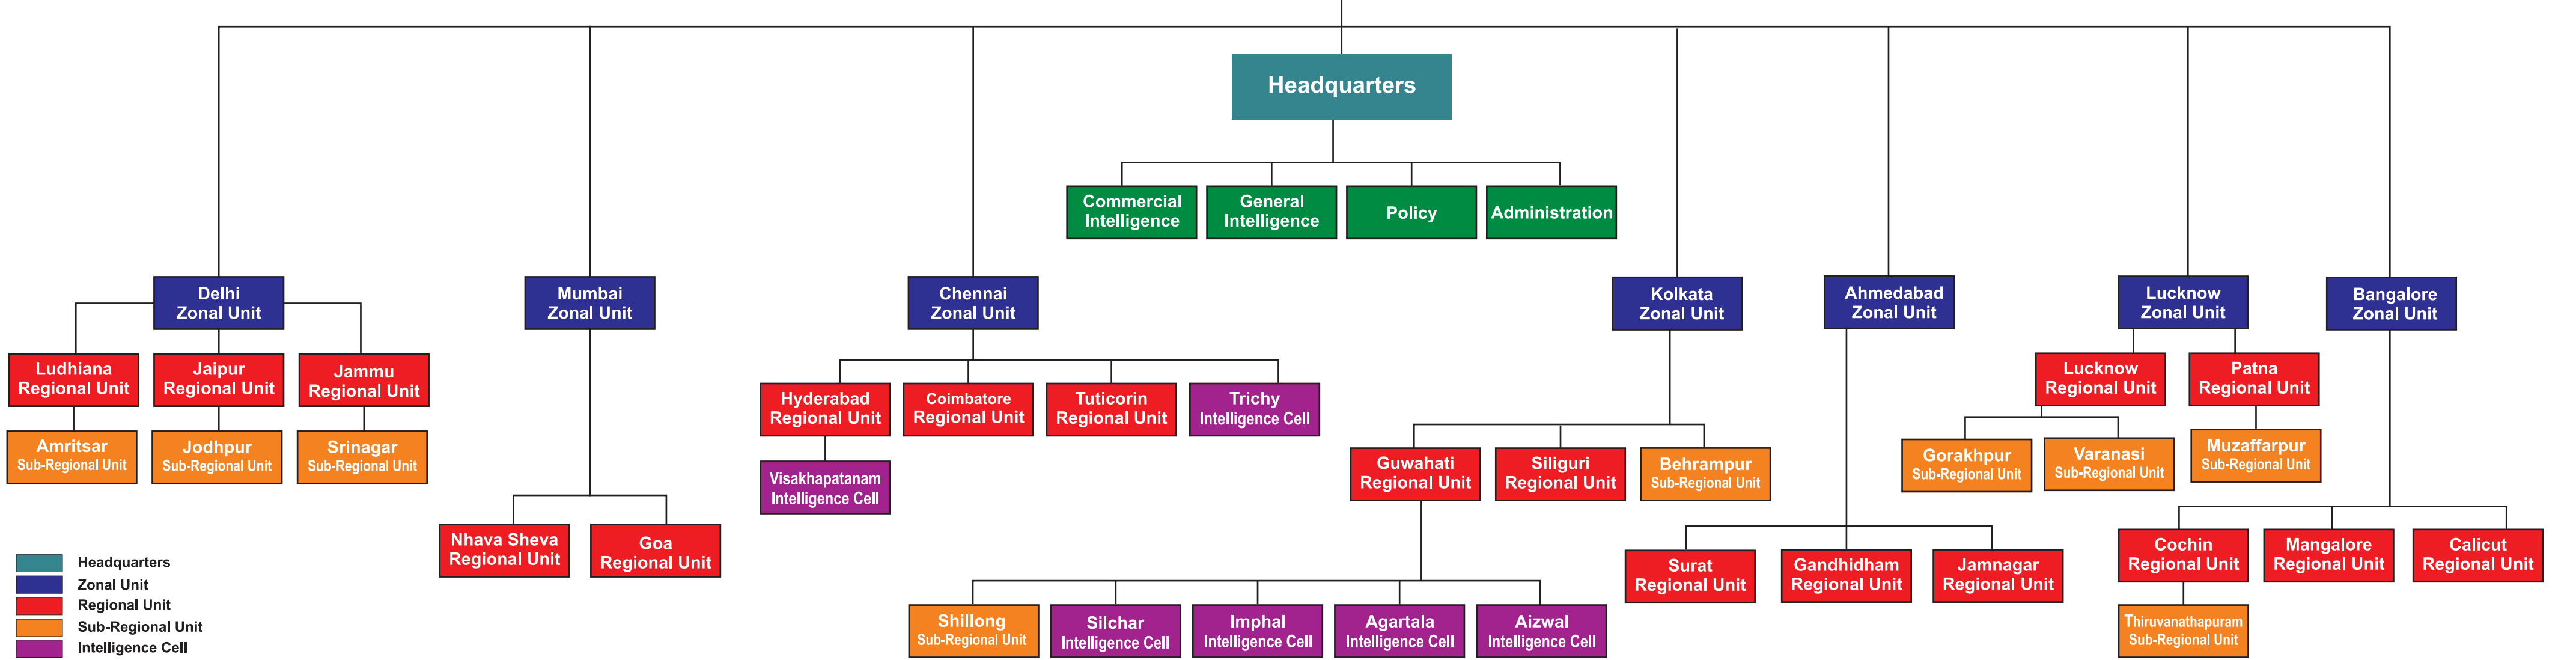

ANNEX II
Organisation Chart
Directorate of Revenue Intelligence

Director General

- Headquarters
- Zonal Unit
- Regional Unit
- Sub-Regional Unit
- Intelligence Cell